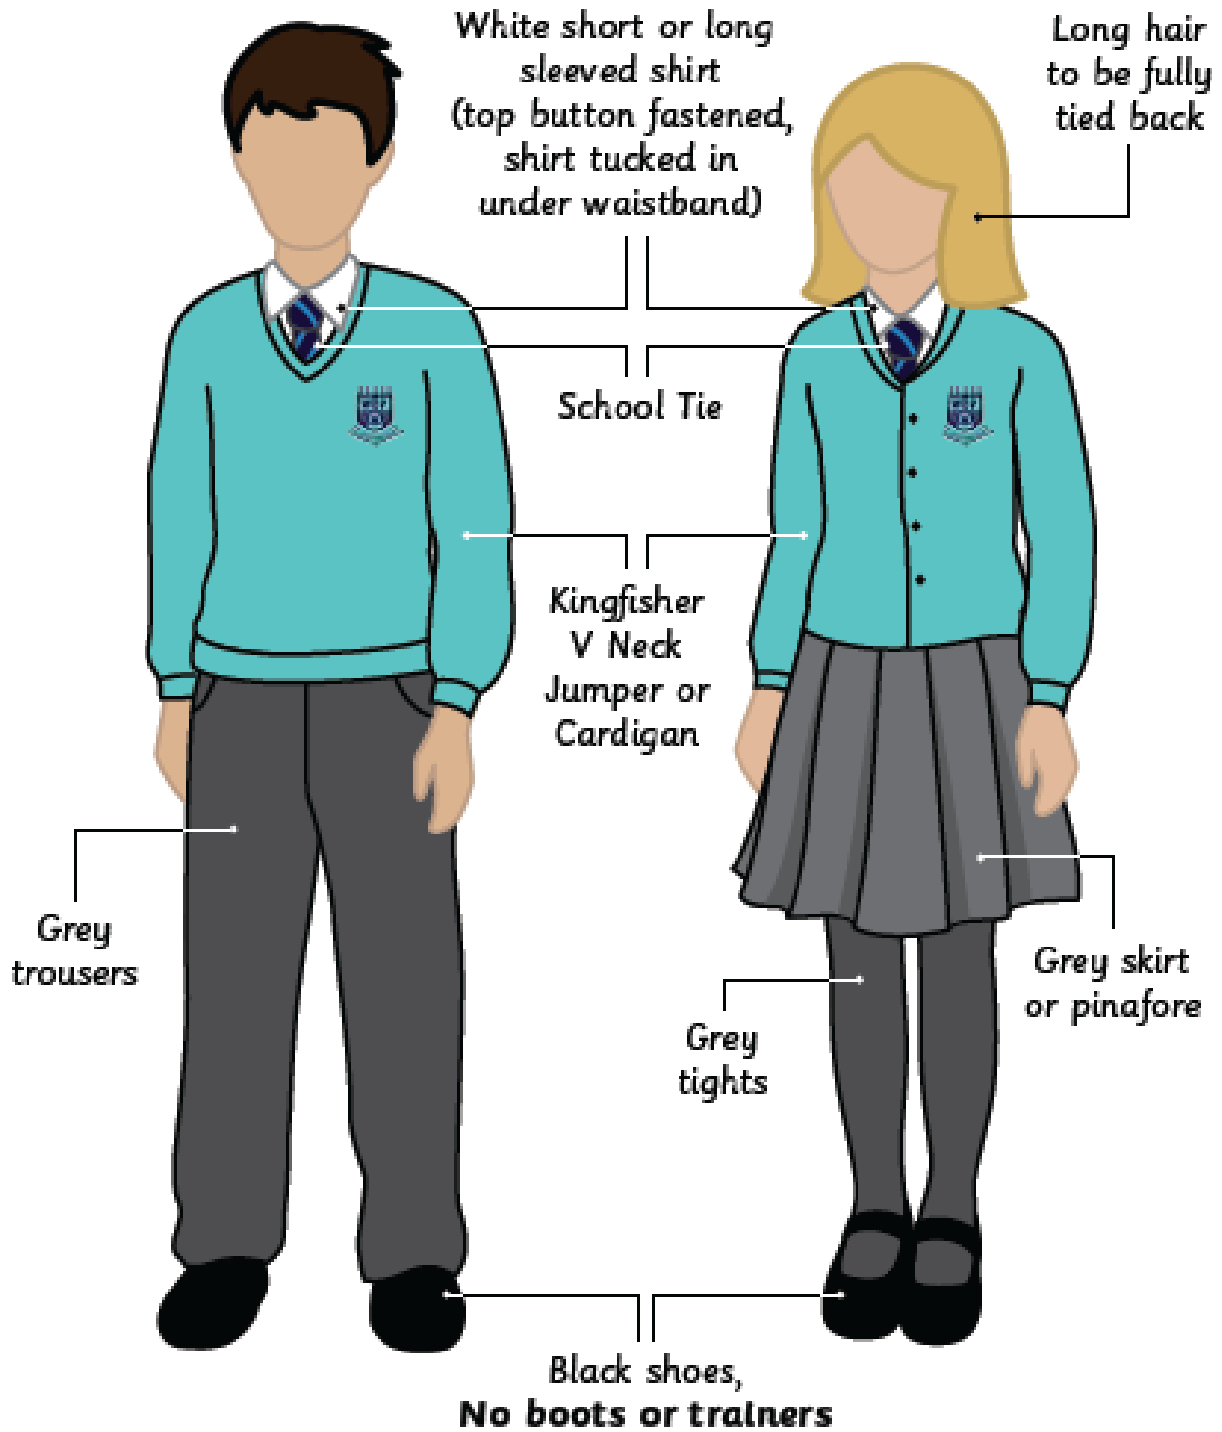

Wainwright Primary Academy Uniform

Boys' Uniform (up to Y4)

Girls' Uniform (up to Y4)

Boys' Uniform (Y5 & 6)

Girls' Uniform (Y5 & 6)

PE Klt

- White or Jade T -Shirt with Logo or can be plain. T-shirt can be Polo Shirts or Crew Neck.
- Navy shorts
- Black plimsolls or Trainers (any colour acceptable)
- Navy joggers (if desired)