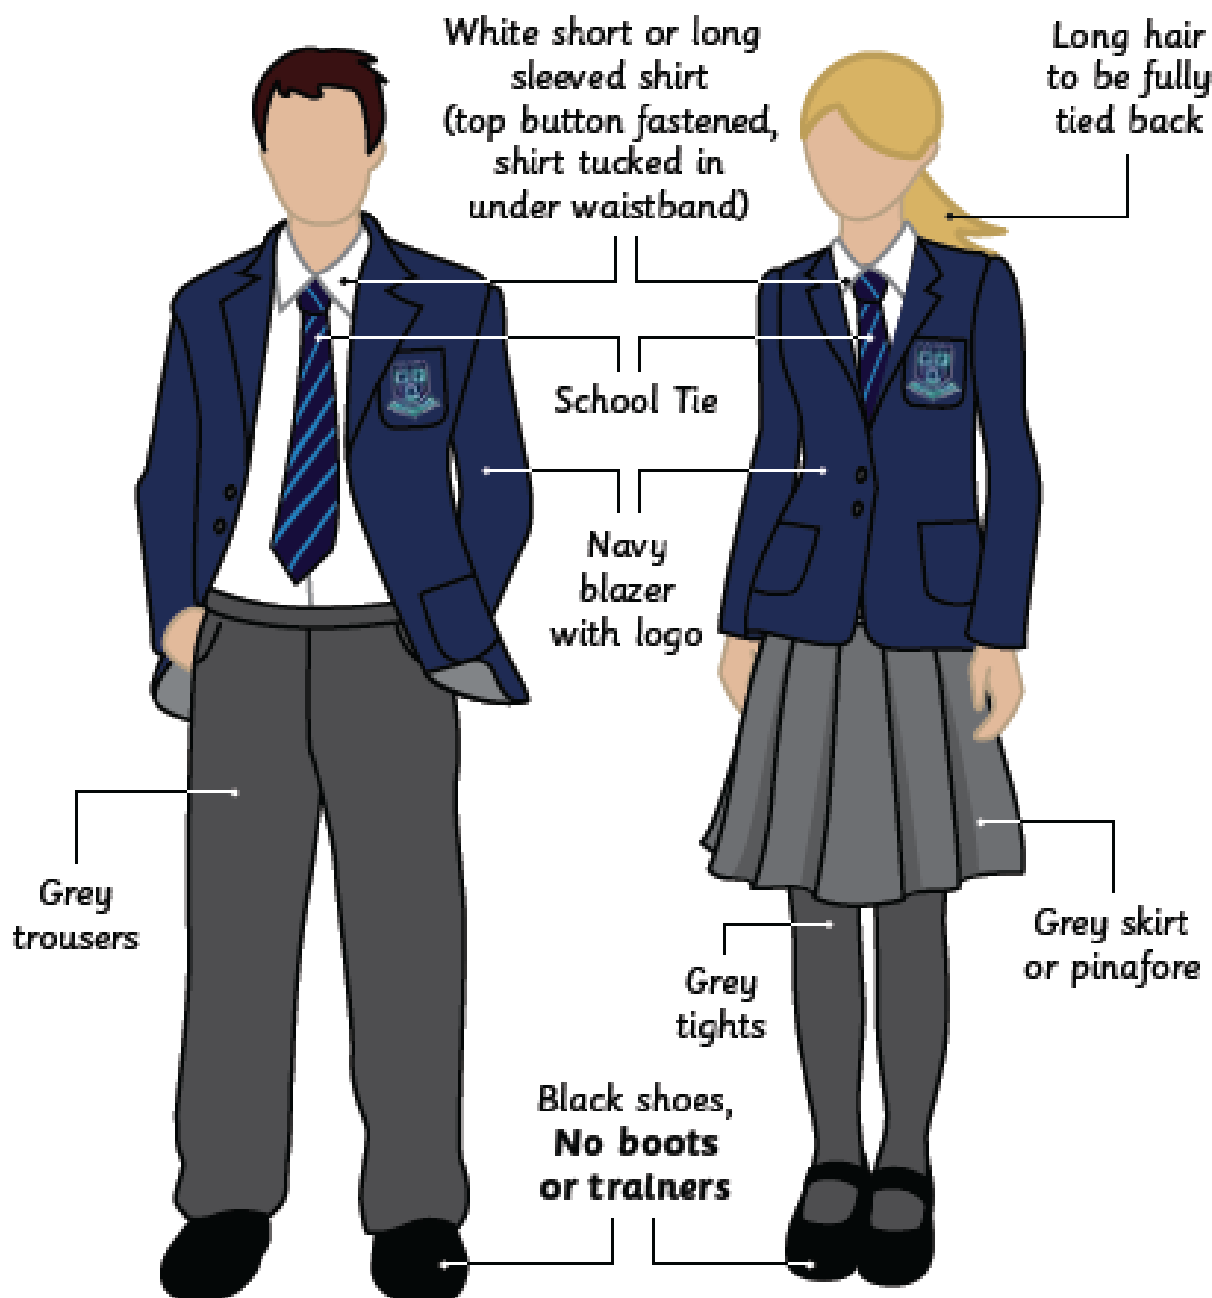

Wainwright Primary Academy Uniform

Boys' Uniform (up to Y4)

Girls' Uniform (up to Y4)

Boys' Uniform (Y5 & 6)

Girls' Uniform (Y5 & 6)

PE Klt

- White or Jade T -Shirt with Logo or can be plain. T-shirt can be Polo Shirts or Crew Neck.
- Navy shorts
- Black plimsolls or Trainers (any colour acceptable)
- Navy joggers (if desired)